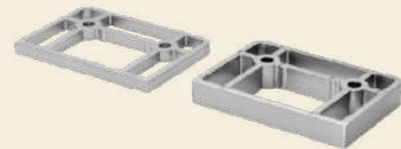

5/10mm Spacer for Strike Box
ASDL-11-ACC-SPC 5MM SSS ₹731
ASDL-11-ACC-SPC 10MM SSS