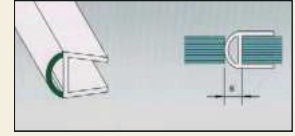

Central 180° Weather Seal

- APS-4-8FT 8MM STD ₹389
- APS-4-8FT 10MM STD ₹389
- APS-4-8FT 12MM STD ₹489
- APS-4-10F 10MM STD ₹489
- APS-4-10F 12MM STD ₹489
- APS-4 8MM BM ₹389
- APS-4-8FT 10MM BM ₹389
- APS-4 12MM BM ₹389