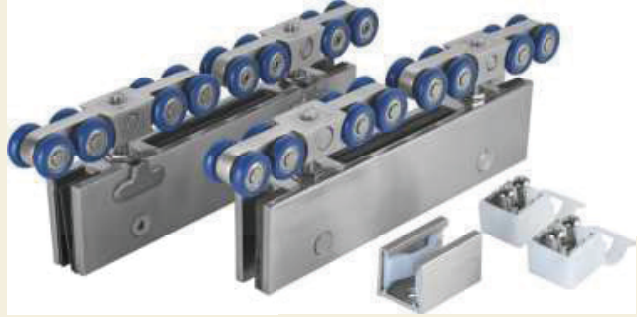

Sliding System Set W/O Track for
Single Frameless Door of 100 Kg

AZ-ESL-GL-11-100 STD ₹3,842

Sliding System Set W/O Track for Single Frameless
Door of 150 Kg

AZ-ESL-GL-11-150 STD ₹7,025

AZ-ESL-TRACK-E2F 2M AN ₹1,819
AZ-ESL-TRACK-E2F 4M AN ₹5,538