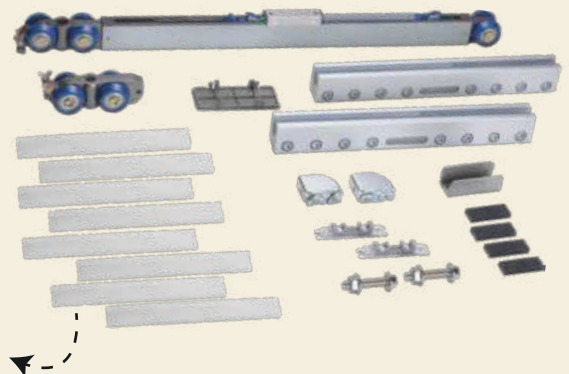

Item Codes With Soft-Close	AZSL-GL-160SC STD	₹22,428
Weight Carrying Capacity	upto 160kg	
Min. Door Width	640mm	
Glass Thickness	8-12 mm