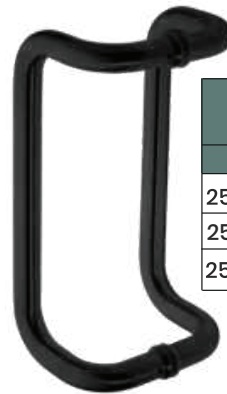

Material: SS 304

OFFSET PULL HANDLE

AGH-AFS-11 SSS

Sizes	CTC	Handle Dia	MRP
25mm x 325mm	300mm	25mm	₹3,657
25mm x 475mm	450mm	25mm	₹4,270
25mm x 625mm	600mm	25mm	₹4,759

AGH-AFS-11 SSS

AGH-AFS-11 BM

Sizes	CTC	Handle Dia	MRP
25mm x 325mm	300mm	25mm	₹4,032
25mm x 475mm	450mm	25mm	₹4,697
25mm x 625mm	600mm	25mm	₹5,234