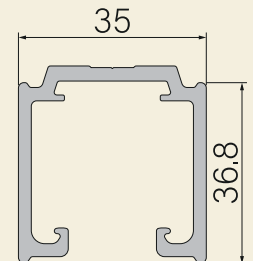

AZSL-90-TT 2M STD

₹3,842