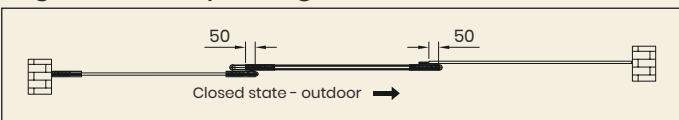

4 PANEL DOOR SLIDING SET :

Right Hand Opening

ASL-TG-04-R STD AN ₹45,381

Left Hand Opening

ASL-TG-04-L STD AN ₹45,381

3 PANEL DOOR SLIDING SET :

Right Hand Opening

ASL-TG-03-R STD AN ₹28,476

Left Hand Opening

ASL-TG-03-L STD AN ₹29,773

TOP TRACK & ACCESSORIES

For 4 Panels (OSL-TG-4R/4L)

Or

For 3 Panels (OSL-TG-3R/3L)

ASL-TG-TRACK-ACC 3M AN ₹39,843

3mtr Track with other Accessories