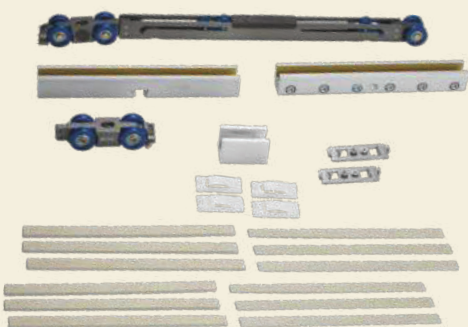

Item Codes With Soft-Close	AZSL-GL-90SC STD	₹16,530
Weight Carrying Capacity	upto 90kg	
Min. Door Width	640mm	
Glass Thickness	8-12 mm