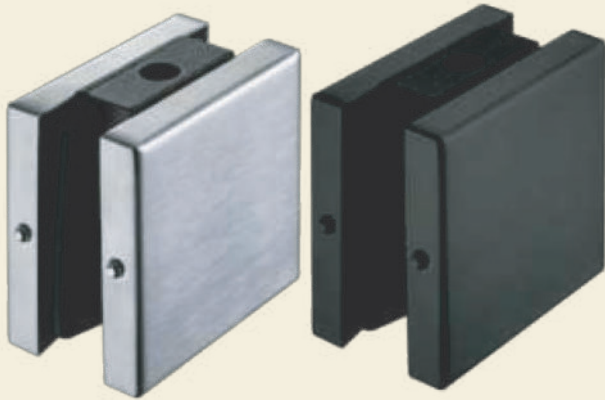

GLASS FITTINGS (STANDARD PATCH FITTINGS)

Wall-to-Glass Clamping Patch

APF-640E STD SSS
APF-640E STD BM

₹1,026