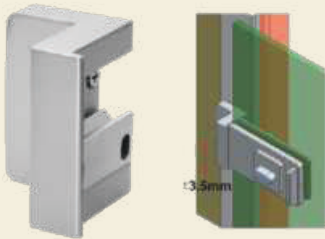

Accessories:

Strike Box Offset Wall/
Frame to Glass
ASDL-11-SB1 STD SSS ₹3,301