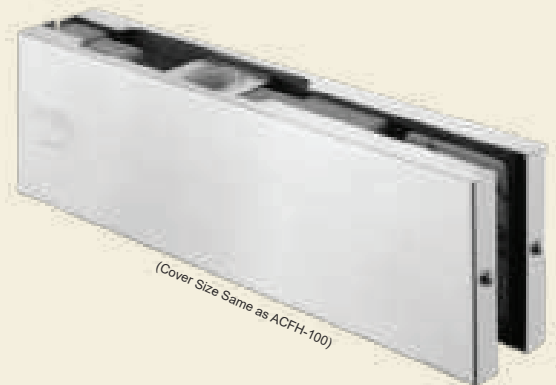

Top Patch

APF-2-PLUS STD SSS

₹3,120