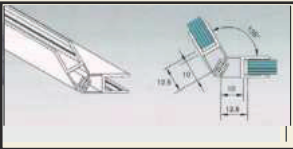

135° Magnetic Seal

- APS-M2-8FT 8MM STD ₹1,220
- APS-M2-8FT 10MM STD ₹1,306
- APS-M2-8FT 8MM BM ₹1,401
- APS-M2-8FT 10MM BM ₹1,501
- APS-M2-8FT 12MM BM ₹1,501
- APS-M2-8FT 8MM ROSE-GOLD ₹1,525
- APS-M2-8FT 10MM ROSE-GOLD ₹1,629
- APS-M2-8FT 12MM ROSE-GOLD ₹1,629
- APS-M2-8FT 8MM CHROME SILVER ₹1,463
- APS-M2-8FT 10MM CHROME SILVER ₹1,567
- APS-M2-8FT 12MM CHROME SILVER ₹1,738