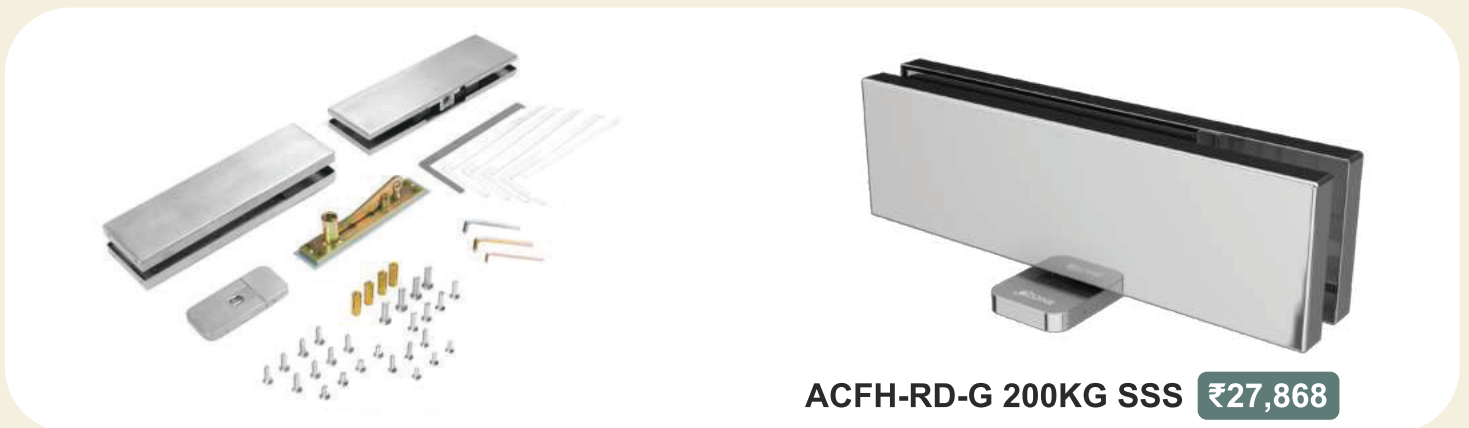

Door Width
1000mm

CENTRAL PIVOT HINGE WITH 360° ROTATION

Features:

- 360° rotation
- Free rotate inside or outside
- Equal opening on both side of axis
- Hold open at 90°

Specifications:

- Weight carrying capacity upto 200kg
- Door width 2500mm
- Suitable door thickness 10-15mm
- Angle of opening 360°
- Closing speed adjustment
- Latching speed adjustment
- Hold-Open feature

Glass Thickness
10-15mm

Door Width
2500mm

ACFH-RD-G 200KG SSS ₹27,868

GLASS WEDGE SYSTEMS

Wall Connecting Profiles for Fixed Glass

Glass Wedge System

- AGL-PR-11 2M SSS ₹5,970
- AGL-PR-11 3M SSS ₹8,307
- AGL-PR-11 3M AN ₹5,842
- AGL-PR-11 3M ABM ₹6,664