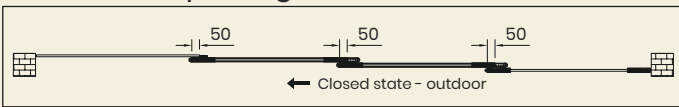

ASL-TG-04-L STD AN ₹45,381