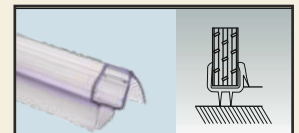

Water Dispersal Seal

- APS-6-8FT 8MM STD ₹342
- APS-6-8FT 10MM STD ₹342