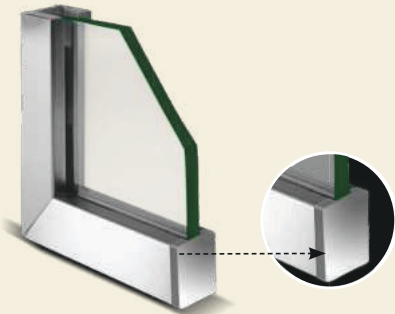

Glass Thickness
10-15mm

Door Width
2500mm

ACFH-RD-G 200KG SSS ₹27,868

GLASS WEDGE SYSTEMS

Wall Connecting Profiles for Fixed Glass

Glass Wedge System

- AGL-PR-11 2M SSS ₹5,970
- AGL-PR-11 3M SSS ₹8,307
- AGL-PR-11 3M AN ₹5,842
- AGL-PR-11 3M ABM ₹6,664