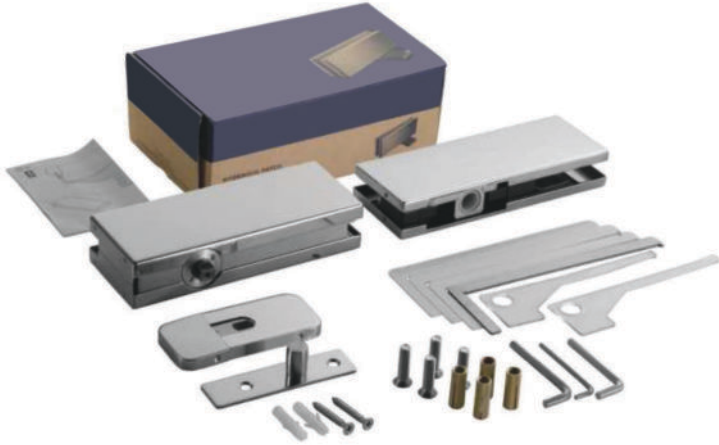

GLASS FITTINGS

THE ORIGINAL SELF-CLOSING PATCH FITTING

GLASS DOOR SET

Set Package Includes:

- **ACFH-100 STD**
- **APF-2 Plus (Top Patch)**
- **AFS-ACC-GDP (Pivot)**

Upto 100 Kg

Weight Carrying Capacity