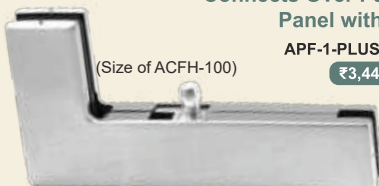

ACFH-135 STD SSS

₹23,602

APF-2-PLUS STD BM
₹3,277

APF-2-PLUS STD GOLD M-PVD
₹3,747

Connects Over Panel and Side Panel with Pivot

APF-1-PLUS STD SSS

₹3,443

(Size of ACFH-100)