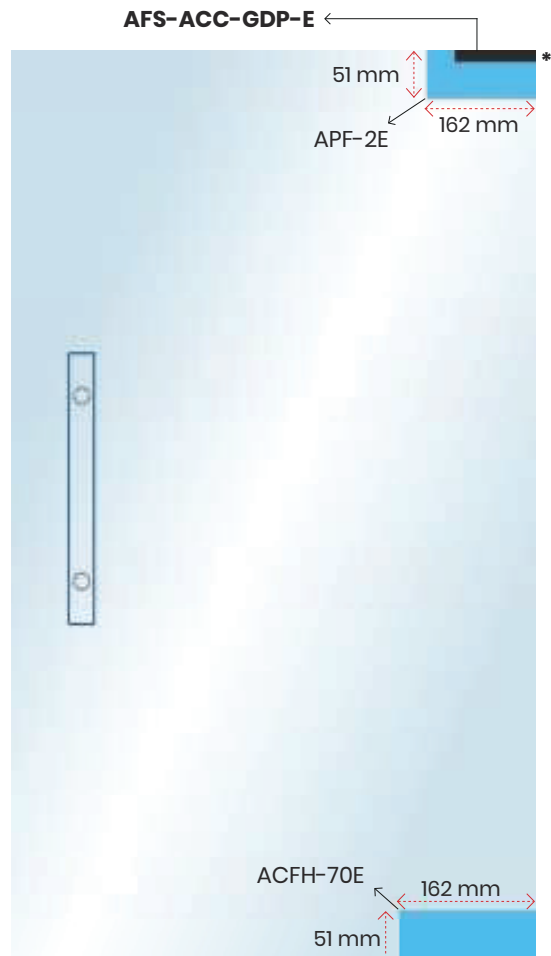

Weight Carrying Capacity

Set Package Includes:

- ACFH-70E-STD SSS**
- APF-2E (Top Patch)**
- AFS-ACC-GDP-E (Pivot)**

Upto 70 Kg

Weight Carrying Capacity

ACFH-100S STD GOLD M-PVD

₹20,833

ACFH-70E-SET STD SSS