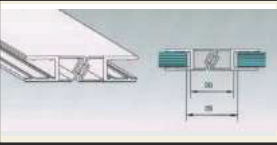

180° Magnetic Seal

- APS-M1-8FT 8MM STD ₹1,140
- APS-M1-8FT 10MM STD ₹1,220
- APS-M1-8FT 12MM STD ₹1,410
- APS-M1-10F 10MM STD ₹2,280
- APS-M1-8FT 8MM BM ₹1,401
- APS-M1-8FT 10MM BM ₹1,501
- APS-M1 8MM GOLD ₹1,410
- APS-M1-8FT 10MM GOLD ₹1,510
- APS-M1-8FT 8MM ROSE-GOLD ₹1,525
- APS-M1 10MM ROSE-GOLD ₹1,629
- APS-M1 12MM ROSE-GOLD ₹1,762
- APS-M1-8FT 8MM CHROME SILVER ₹1,463
- APS-M1 10MM CHROME SILVER ₹1,567
- APS-M1 12MM CHROME SILVER ₹1,691