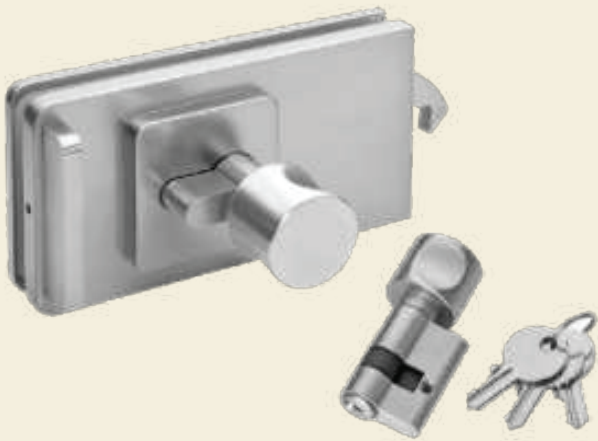

GLASS FITTINGS (SLIDING GLASS DOOR LOCK)

Key-to-Knob for door opening to left
ASDL-11L-K2N STD SSS ₹10,910
Key-to-Knob for door opening to Right
ASDL-11R-K2N STD SSS ₹10,910