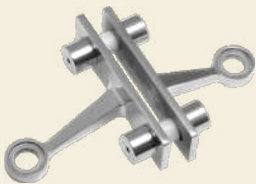

(Standard Series - 200mm Arm Distance)

2 Way Spider Fin
ASP-A2 STD SSS ₹4,650
ASP-A2 STD PSS ₹4,949