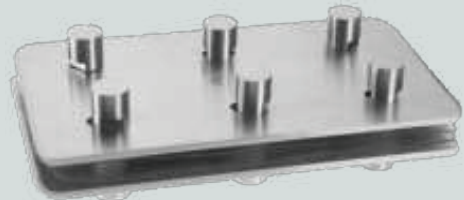

Fin Plate 300mm
ASP-FP-300 300MM SSS ₹10,725
ASP-FP-300 300MM PSS ₹11,580

Fin Plate 400mm
ASP-FP-400 400MM SSS ₹13,528
ASP-FP-400 400MM PSS ₹12,787

SPLICE PLATES

Also available in SS 316

Splice Plate 300mm
ASP-SP-300 SSS ₹9,813
ASP-SP-300 PSS ₹10,483