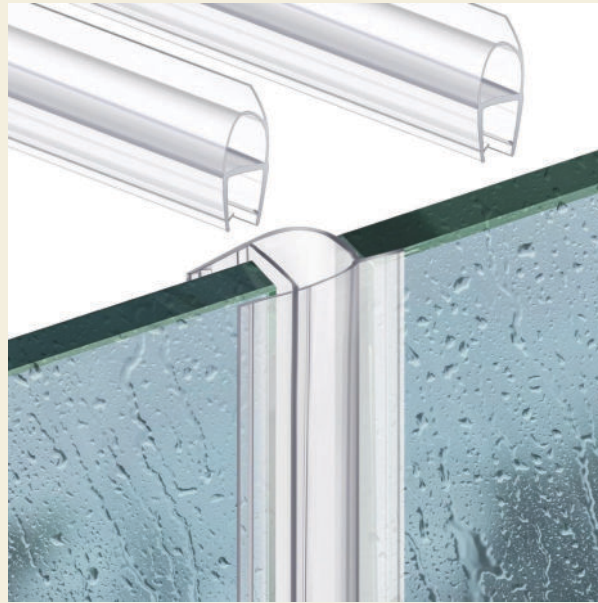

Wall Seal

- APS-1-8FT 8MM BM ₹389
- APS-1-8FT 10MM BM ₹389
- APS-1-8FT 12MM STD ₹342

180° Magnetic Seal

- APS-M1-8FT 8MM STD ₹1,140
- APS-M1-8FT 10MM STD ₹1,220
- APS-M1-8FT 12MM STD ₹1,410
- APS-M1-10F 10MM STD ₹2,280
- APS-M1-8FT 8MM BM ₹1,401
- APS-M1-8FT 10MM BM ₹1,501
- APS-M1 8MM GOLD ₹1,410
- APS-M1-8FT 10MM GOLD ₹1,510
- APS-M1-8FT 8MM ROSE-GOLD ₹1,525
- APS-M1 10MM ROSE-GOLD ₹1,629
- APS-M1 12MM ROSE-GOLD ₹1,762
- APS-M1-8FT 8MM CHROME SILVER ₹1,463
- APS-M1 10MM CHROME SILVER ₹1,567
- APS-M1 12MM CHROME SILVER ₹1,691

135° Magnetic Seal

- APS-M2-8FT 8MM STD ₹1,220
- APS-M2-8FT 10MM STD ₹1,306
- APS-M2-8FT 8MM BM ₹1,401
- APS-M2-8FT 10MM BM ₹1,501
- APS-M2-8FT 12MM BM ₹1,501
- APS-M2-8FT 8MM ROSE-GOLD ₹1,525
- APS-M2-8FT 10MM ROSE-GOLD ₹1,629
- APS-M2-8FT 12MM ROSE-GOLD ₹1,629
- APS-M2-8FT 8MM CHROME SILVER ₹1,463
- APS-M2-8FT 10MM CHROME SILVER ₹1,567
- APS-M2-8FT 12MM CHROME SILVER ₹1,738

Central 180° Weather Seal

- APS-8-8FT 8MM STD ₹342
- APS-8-8FT 10MM STD ₹342
- APS-8-8FT 12MM STD ₹342

Central Seal

- APS-2-8FT 8MM STD ₹342
- APS-2-8FT 10MM STD ₹389
- APS-2-8FT 12MM STD ₹342

Offset Lip Seal

- APS-SL-11L 10FT STD ₹475

Central 180° Weather Seal

- APS-3 8FT 8MM STD ₹342
- APS-3-8FT 10MM STD ₹318
- APS-3-8FT 12MM STD ₹318
- APS-3-10FT 10MM STD ₹513
- APS-3-10FT 12MM STD ₹513
- APS-3-8FT 8MM BM ₹389
- APS-3-8FT 10MM BM ₹370
- APS-3-8FT 12MM BM ₹389

Central 180° Weather Seal

- APS-4-8FT 8MM STD ₹389
- APS-4-8FT 10MM STD ₹389
- APS-4-8FT 12MM STD ₹489
- APS-4-10F 10MM STD ₹489
- APS-4-10F 12MM STD ₹489
- APS-4 8MM BM ₹389
- APS-4-8FT 10MM BM ₹389
- APS-4 12MM BM ₹389

90° Magnetic Seal

- APS-M3 8MM STD ₹1,220
- APS-M3 10MM STD ₹1,306
- APS-M3-8FT 8MM BM ₹1,401
- APS-M3-8FT 10MM BM ₹1,501
- APS-M3 12MM BM ₹1,501
- APS-M3-8FT 8MM ROSE-GOLD ₹1,525
- APS-M3 10MM ROSE-GOLD ₹1,629
- APS-M3 12MM ROSE-GOLD ₹1,629
- APS-M3-8FT 8MM CHROME SILVER ₹1,463
- APS-M3-8FT 10MM CHROME SILVER ₹1,567
- APS-M3-8FT 12MM CHROME SILVER ₹1,738

Offset Lip Seal

- APS-9 8MM BM ₹389
- APS-9 8MM STD ₹342
- APS-9-8FT 10MM STD ₹342
- APS-9-8FT 10MM BM ₹389
- APS-9-8FT 12MM STD ₹318

Brush Seal (Central)

- APS-SL-BR-11-8FT 10MM STD ₹883
- APS-SL-BR-11-8FT 12MM STD ₹1,045

Weather Seal (Sliding Doors)

- APS-SL-BR-22-10FT 12MM STD ₹883

Soft Nose Seal

- APS-5-8FT 8MM STD ₹342
- APS-5-8FT 10MM STD ₹342

Water Dispersal Seal

- APS-7-8FT 8MM STD ₹342
- APS-7-8FT 10MM STD ₹342

Offset Lip Seal

- APS-11 8MM STD ₹342
- APS-11-8FT 10MM STD ₹342
- APS-11 12MM STD ₹342

Water Dispersal Seal

- APS-6-8FT 8MM STD ₹342
- APS-6-8FT 10MM STD ₹342