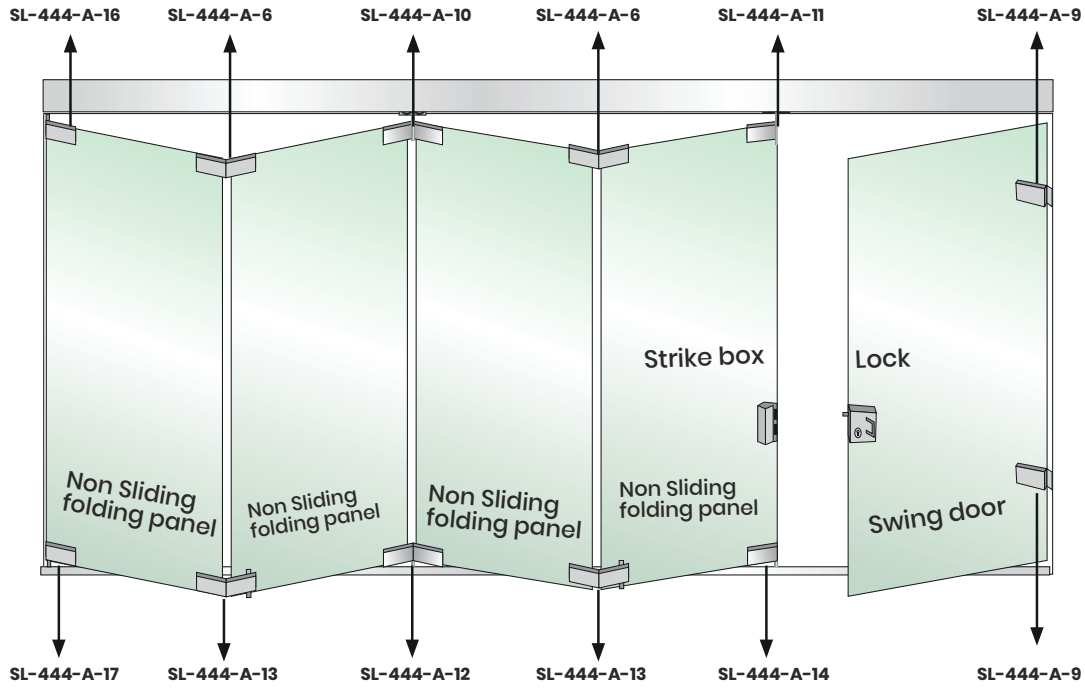

GLASS FITTINGS (SLIDING DOOR SYSTEM - 444)