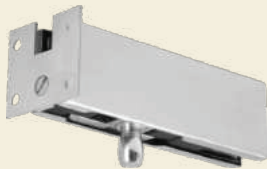

Wall Mounted Over Panel Patch with Pivot

APF-4 STD SSS

₹2,831

APF-4 STD PSS

₹2,973

₹3,120