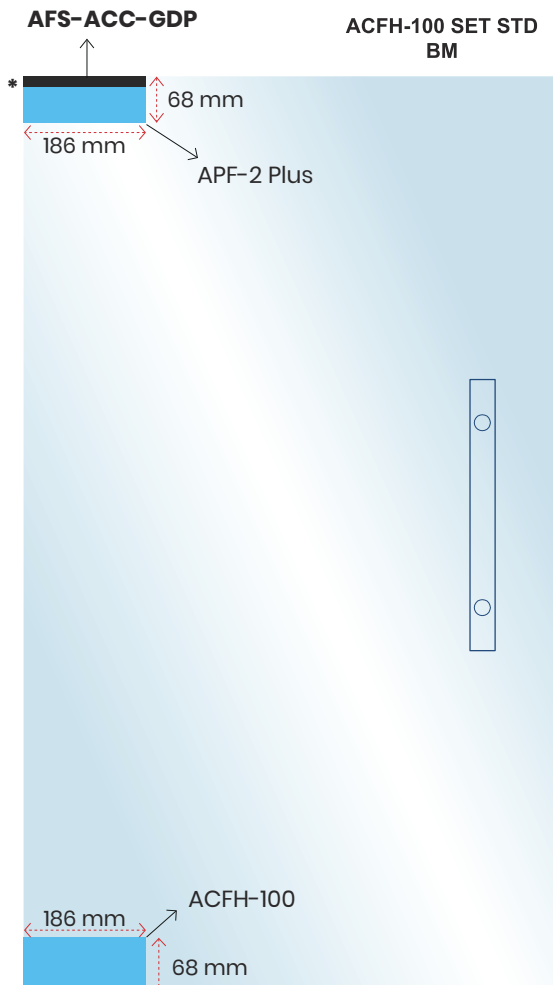

Weight Carrying Capacity

Set Package Includes:

- ACFH-70E-STD SSS**
- APF-2E (Top Patch)**
- AFS-ACC-GDP-E (Pivot)**

Upto 70 Kg

Weight Carrying Capacity

ACFH-100S STD GOLD M-PVD

₹20,833

ACFH-70E-SET STD SSS