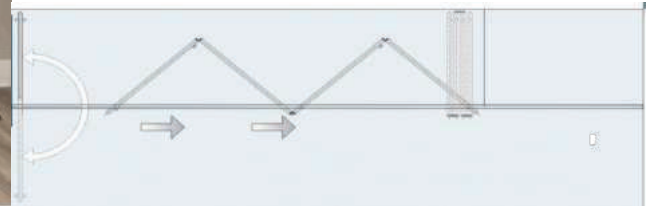

Top View

Lower door strip (column)

Lower fixing door strip (surface bolt+lower shaft)