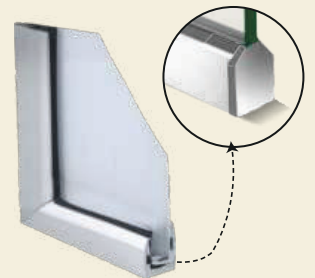

- AGL-PR-22E 3M AN ₹3,372
- AGL-PR-22E 4M AN ₹4,498
- End Cap
- AGL-PR-22-EC STD AN ₹209
- AGL-PR-22-EC STD BM ₹209