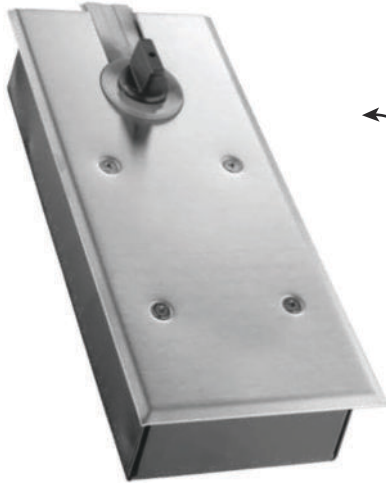

FS-9400-W/O STD
₹13,580

Maximum Door Weight: upto 65kg-200kg
Maximum Door Width: upto 1200mm
Power adjustable

3 Years WARRANTY

Upto 65 Kg-200kg

Weight Carrying Capacity

Slim Type

GLASS FITTINGS (FLOOR SPRINGS)

Single Cylinder Floor Spring for Small Glass Doors, EN3

Single Cylinder Floor Spring for Glass Doors, EN3

Product Set includes

*Patch fittings will not be sold individually.

Upto
55 Kg

Upto
70 Kg

Weight Carrying Capacity