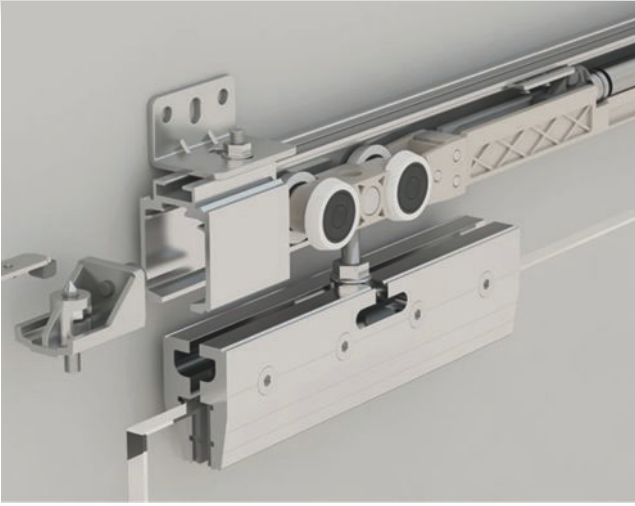

GLASS FITTINGS

(SLIDING DOOR SYSTEM - 44 WITH SQUARE ROLLERS)

ADDITIONAL ACCESSORIES

Aluminium Anodized Track for Sliding Door Panels

AZ-SL-44-B1-TRACK 2M AN ₹3,244
AZ-SL-44-B1-TRACK 4M AN ₹6,526

Aluminium Anodized Track for Double Sliding Door Panels

AZ-SL-44-B2 TRACK 2M AN ₹4,184
AZ-SL-44-B2-TRACK 4M AN ₹8,535

AZ-SL-HN-80 STD AN ₹5,287

AZ-SL-HN-80 STD BM ₹6,084

Aluminium Anodized Track for Sliding & Fixed Glass Door Panels

AZ-SL-44-B3-TRACK 2M AN ₹3,937   AZ-SL-44-B3-TRACK 2M BM ₹4,531
AZ-SL-44-B3-TRACK 3M AN ₹5,909   AZ-SL-44-B3 TRACK 3M BM ₹6,797
AZ-SL-44-B3-TRACK 4M AN ₹7,837   AZ-SL-44-B3-TRACK 4M BM ₹9,405

AZ-SL-HN-90 STD AN ₹3,505

AZ-SL-HN-90 STD BM ₹4,032

Finish : SSS & BM

SLIDING DOOR SYSTEM -44 WITH SQUARE ROLLERS

AZ-SL-HN-20ED STD BM ₹1,486

AZ-SL-HN-20ED STD SSS ₹1,292

Glass Thickness: 10-12mm

Product Code	Product Image	OSL-ED-44-A1-KIT STD SSS (kit Includes) OSL-ED-44-A1-KIT STD BM (kit Includes) Available Finish: ☐ SSS ☐ BM	Product Code	Product Image	OSL-ED-44-A2-KIT STD SSS (kit Includes) OSL-ED-44-A2-KIT STD BM (kit Includes) Available Finish: ☐ SSS ☐ BM
Roller for Glass Door (60 Kg Wt) ASL-ED-44-A1 STD SSS ₹8,896 ASL-ED-44-A1 STD BM ₹1,292		01 Set	Roller for Glass Door (90 Kg Wt) ASL-ED-44-A2 STD SSS ₹12,416 ASL-ED-44-A2 STD BM ₹14,278	Cutouts are Different	01 Set
Stopper		02 Pcs	Stopper		02 Pcs
Floor Guide		01 Pc	Floor Guide		01 Pc