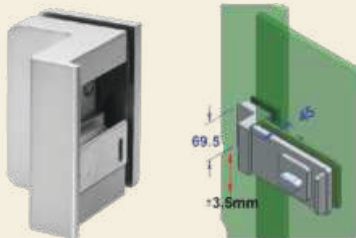

Strike Box Offset Glass
to Glass Application
ASDL-11-SB2 STD SSS ₹3,467

Strike Plate
ASDL-11-ACC-SP STD SSS ₹361