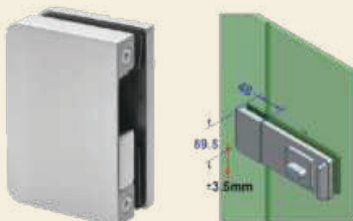

Strike Box for Inline Glass to
Glass Application
ASDL-11-SB STD SSS* ₹4,009

*Available on request