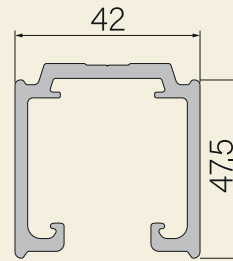

Top Track

AZSL-160-TT 2M STD

₹6,463