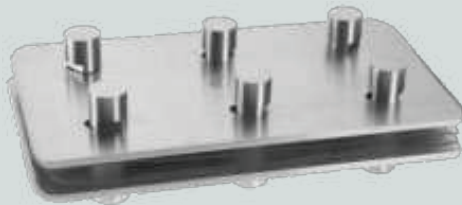

SPLICE PLATES

Also available in SS 316

Splice Plate 300mm
ASP-SP-300 SSS ₹9,813
ASP-SP-300 PSS ₹10,483