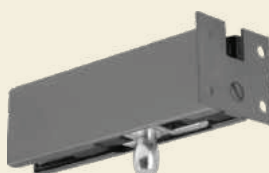

Wall Mounted Over Panel Patch with Pivot

₹2,831

₹2,973

APF-4 STD PHANTOM GREY

₹3,120