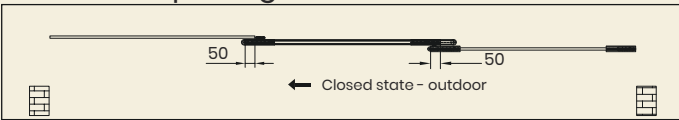

ASL-TG-03-L STD AN ₹29,773

TOP TRACK & ACCESSORIES

For 4 Panels (OSL-TG-4R/4L)

Or

For 3 Panels (OSL-TG-3R/3L)

ASL-TG-TRACK-ACC 3M AN ₹39,843

3mtr Track with other Accessories

ASL-TG-TRACK-ACC 4M AN ₹53,917

4mtr Track with other Accessories