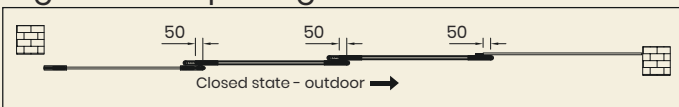

4 PANEL DOOR SLIDING SET :

Right Hand Opening

ASL-TG-04-R STD AN ₹45,381

Left Hand Opening