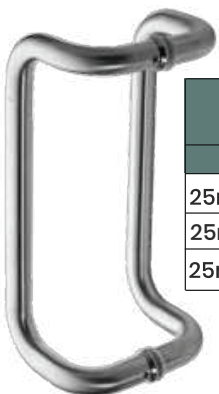

AGH-55 32x457MM BMSS			
Sizes	CTC	Hole Dia	MRP
32mm x 457mm	305mm	32mm	₹4,294

Specific ations:

- Glass hole diameter 12mm
- Gaskets to prevent the contact between glass and metal
- Grub screws kept out of sight

Features:

- Wood designaesthetics
- SSS with wooden finish combination
- Durable material
- Design variants available

FLAT GLASS DOOR HANDLE IN DOUBLE TONE

Material: SS 202

AGH-55F BM/SSS			
Sizes	CTC	Overall Length	MRP
30mm x 325mm	240mm	325mm	₹2,204
30mm x 457mm	305mm	457mm	₹2,493
40mm x 600mm	480mm	600mm	₹3,092

Material: SS 304

OFFSET PULL HANDLE

AGH-AFS-11 SSS

Sizes	CTC	Handle Dia	MRP
25mm x 325mm	300mm	25mm	₹3,657
25mm x 475mm	450mm	25mm	₹4,270
25mm x 625mm	600mm	25mm	₹4,759

AGH-AFS-11 SSS

AGH-AFS-11 BM

Sizes	CTC	Handle Dia	MRP
25mm x 325mm	300mm	25mm	₹4,032
25mm x 475mm	450mm	25mm	₹4,697
25mm x 625mm	600mm	25mm	₹5,234