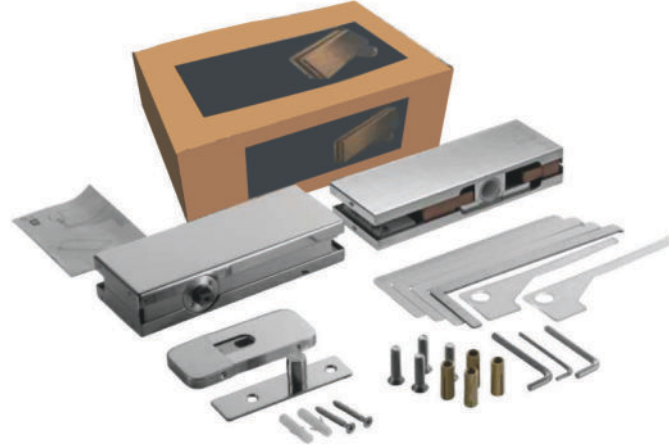

APF-2S-PLUS STD SSS

₹3,876

GLASS FITTINGS

THE ORIGINAL SELF-CLOSING PATCH FITTING

GLASS DOOR SET

Set Package Includes:

- ACFH-100 STD**
- APF-2 Plus (Top Patch)**
- AFS-ACC-GDP (Pivot)**

Upto 100 Kg

Weight Carrying Capacity

Set Package Includes:

- ACFH-70E-STD SSS**
- APF-2E (Top Patch)**
- AFS-ACC-GDP-E (Pivot)**

Upto 70 Kg

Weight Carrying Capacity

ACFH-100S STD GOLD M-PVD

₹20,833

ACFH-70E-SET STD SSS

₹13,057

Note:-Same Cut-Out as Standard OCFH-100

*Product Dimensions

GLASS FITTINGS

HYDRAULIC DOOR HINGES

Suitable for Interior Application

High Quality Spring | Smooth & Soft Closing Function | Elegant Design