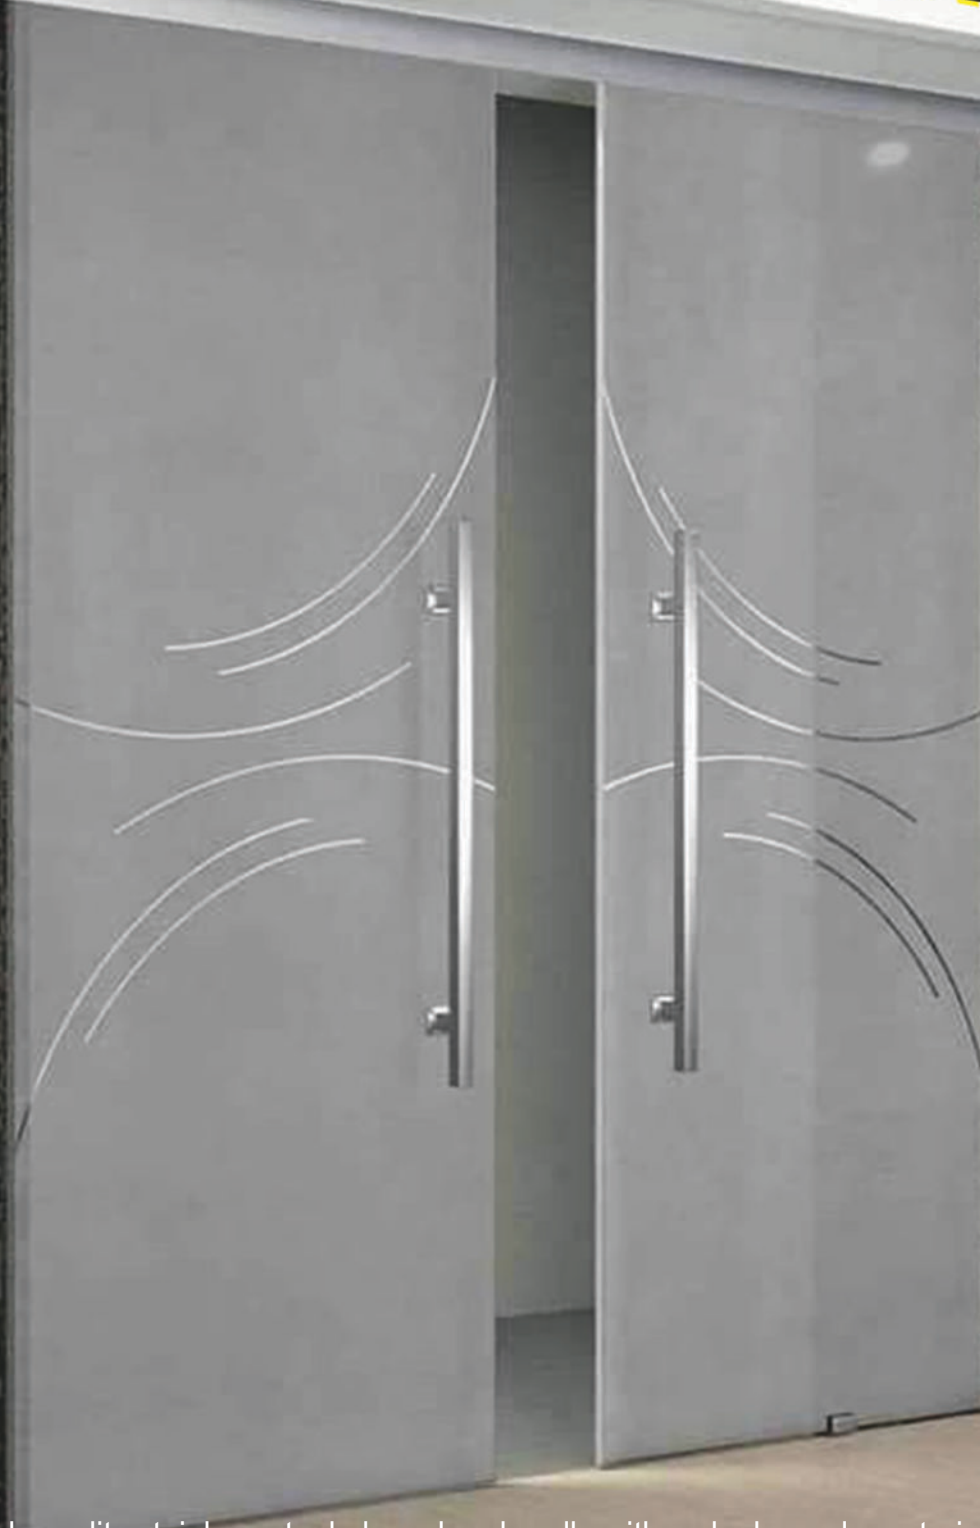

- APS-11 8MM STD ₹342
- APS-11-8FT 10MM STD ₹342
- APS-11 12MM STD ₹342

Water Dispersal Seal

- APS-6-8FT 8MM STD ₹342
- APS-6-8FT 10MM STD ₹342

GLASS DOOR HANDLES

High-quality stainless steel glass door handle with a sleek, modern straight design. Ideal for frameless glass doors in offices, shops, and homes. Provides excellent grip and long-lasting performance with a polished finish that resists corrosion and scratches.