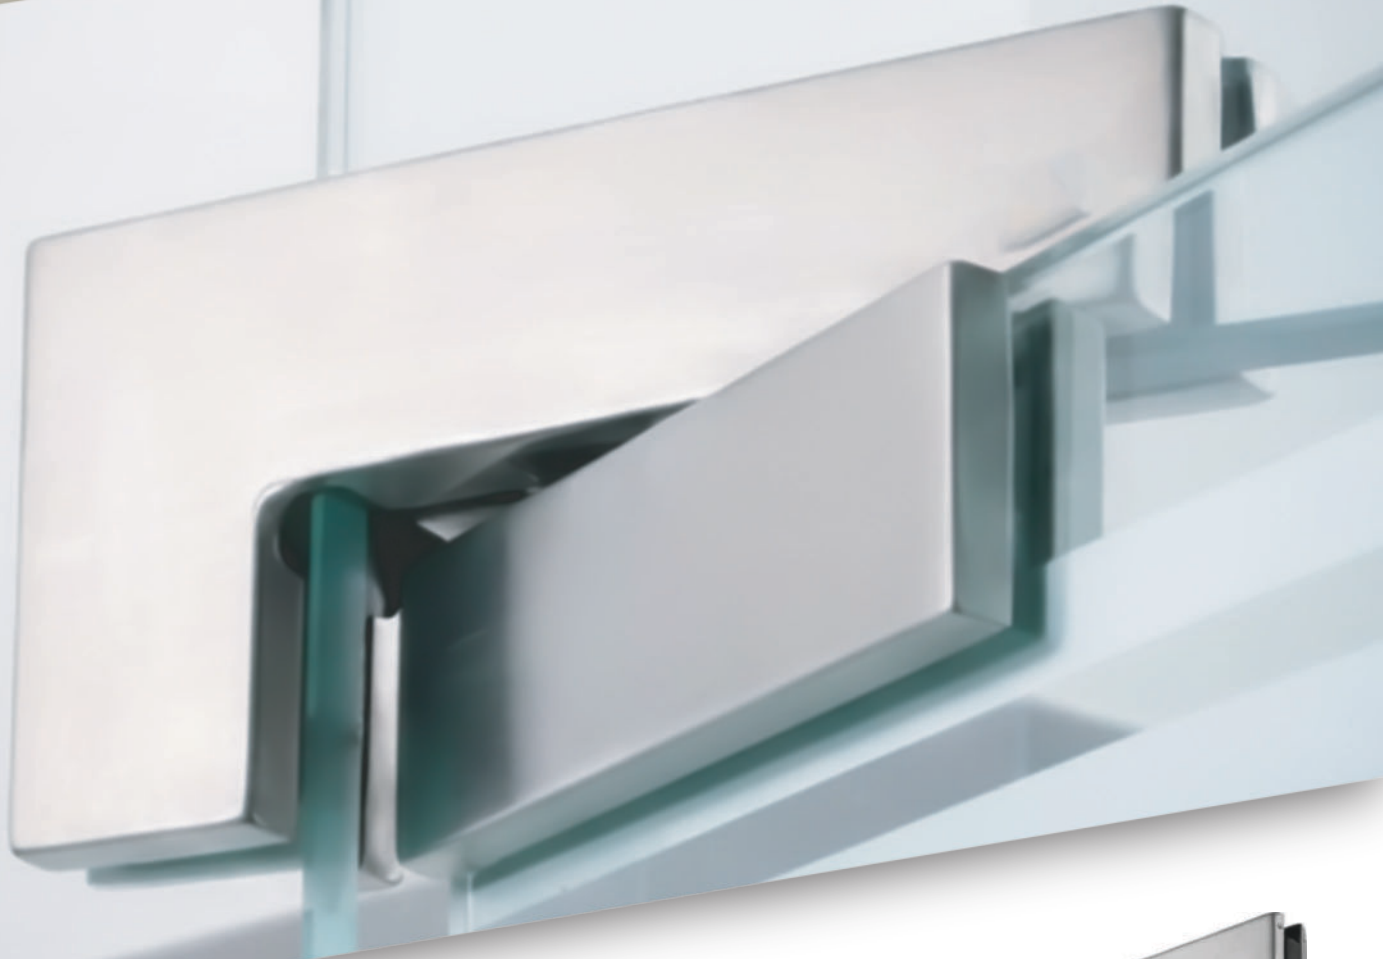

High Security Patch Lock
APL-1S STD SSS
₹4,089