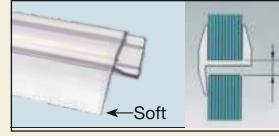

Central 180° Weather Seal

- APS-3 8FT 8MM STD ₹342
- APS-3-8FT 10MM STD ₹318
- APS-3-8FT 12MM STD ₹318
- APS-3-10FT 10MM STD ₹513
- APS-3-10FT 12MM STD ₹513
- APS-3-8FT 8MM BM ₹389
- APS-3-8FT 10MM BM ₹370
- APS-3-8FT 12MM BM ₹389