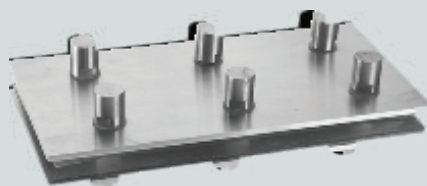

To Hold Two Pieces of Fin
Together
*ASP-SP-250 SSS ₹9,690