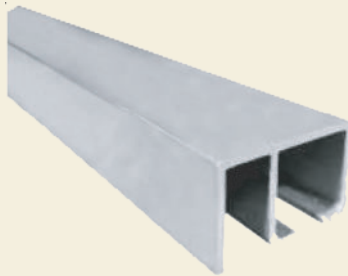

Sliding System Set W/O Track for
Single Frameless Door of 100 Kg

AZ-ESL-GL-11-100 STD ₹3,842

Sliding System Set W/O Track for Single Frameless
Door of 150 Kg

AZ-ESL-GL-11-150 STD ₹7,025

AZ-ESL-TRACK-E2F 2M AN ₹1,819
AZ-ESL-TRACK-E2F 4M AN ₹5,538