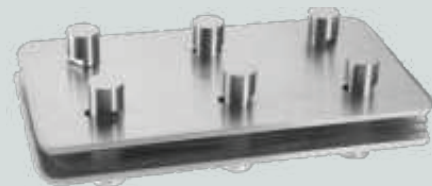

Splice Plate 400mm
ASP-SP-400 SSS ₹14,872