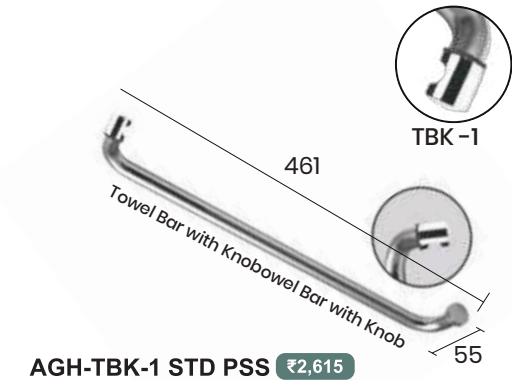

# TOWEL BARS WITH HANDLES

**AGH-TB-1 STD SSS**  
Towel Bar with Handle  
(Ø19 mm)

₹2,850

AGH-TB-1 STD BM

₹3,277

AGH-TB-1 STD GOLD G-PVD

₹3,562

AGH-TB-1 STD ROSE-GOLD G-PVD

₹3,562

AGH-TB-1 STD TAN BRASS

₹3,444

AGH-TB-1 STD PHANTOM GREY

₹3,443

SS-316

**Flattened Towel Bar with Knob**

**AGH-TB-1S STD PSS** ₹5,234

**AGH-TB-1S STD BM** ₹6,018

**AGH-TB-1S STD GOLD G-PVD** ₹6,540

**AGH-TB-1S STD GOLD G-PVD** ₹6,540

## Shower Door Handle

**AGH-11 19x17 1MM SSS**

₹1,316

**AGH-11 19x17 1MM TAN BRASS**

₹1,520

**AGH-11 19x17 1MM PHANTOM GREY**

₹1,520

- Maximum Door Weight: 50kg
- Maximum Door Width: 750mm
- Maximum Door Height: 2000mm
- Maximum Glass Thickness: 8-10mm