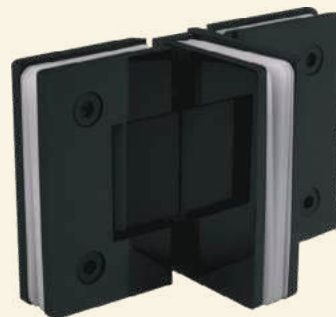

AGC-222-ED-STD-BM ₹1,686

**Glass-to-Glass Connector 90°**

AGC-333-ED-STD-SSS ₹1,335  
AGC-333-ED-STD-PSS ₹1,335

AGC-333-ED-STD-BM ₹1,539

**Double Action 3-Way 'T'  
Shower Hinges**

ASSH-22T-ED-STD-PSS  
₹8,199