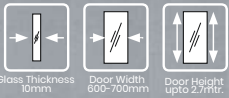

Key Features:

- Premium SS 304 hardware for durability and sturdiness
- Long-lasting PVD finish
- Uniform finish throughout the shower (no shade variation)
- Floor mount SS threshold to keep dry and wet areas separate
- Concealed hardware for seamless look

Two-Way Door Movement

Available Finishes: