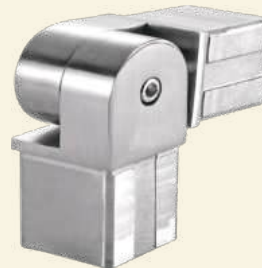

Pipe Dai : 50mm x 1.5mm thick
AVRAC-JO-50A
₹389

For 40mm x 40mm Tube
Adjustable Push Fit Joint
AVRAC-EB-40 x 40A
₹1,192