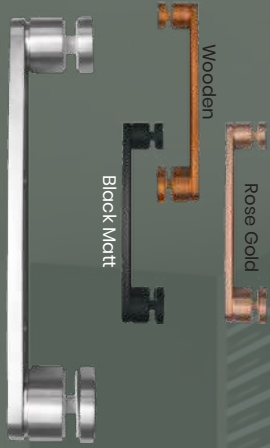

Size (in mm)	Thickness	MRP
150 (H) x 50 (W)	12mm - 13.52 mm	₹1,672

AVRSP-CS 150X42MM SSS

Size (in mm)	Thickness	MRP
150 (H) x 42 (W)	12mm - 13.52mm	₹3,244

AZRSP-E 150X40MM SSS

SS-304 Grade

Note: This product does not require Glass Hole

Size (in mm)	Thickness	MRP
150 (H) x 105 (W)	12mm - 13.52mm	₹3,244

SPIGOT ACCESSORIES

AVRSP-BP
85MMX85MMX2H
₹408

AVRSP-BP
55MMX60MMX1H
₹223

AVRSP-BP
Ø90MMX3H
₹375

AVRSP-BP
55MMX70MMX1H
₹261

Spigot Model	AZRSP-BP 85MMX85MMX2H	AZRSP-BP 55MMX60MMX1H	AZRSP-BP Ø90MMX3H	AZRSP-BP 55MMX70MMX1H
AVRSP-SC-SP 250X40MMSSS	✓	✓	✓	
AVRSP-SP 150X40MM SSS	✓	✓	✓	
AVRSP-SC3 250X50MM SSS				✓
AVRSP-D 150X40MM SSS		✓		
AVRSP-SC1 250X50MM SSS				✓
AVRSP-SP 100X40MM SSS	✓	✓	✓	
AVRSP 150x40MM SSS		✓		

Note: Coloured finishes are available on special order.

AVRSL-66-DGH

₹ 3,050

10mm thick flat
Glass Thickness : 8 - 13.52 mm

AVRSL-44-DGH SSS

₹2,968

Dimensions : 40mm X 10mm X 1.5 mm
Material : SS 304 Grade
Glass Thickness : 8 - 13.52 mm
Round base plate with 2 nos. holes