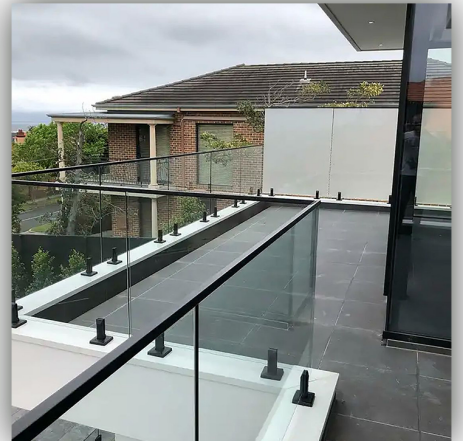

AVANTI HARDWARE

*Complete Range of Premium Glass Railing
Systems*

Glass Railing Systems

GLASS RAILING SYSTEMS

“Avanti offers a versatile range of Glass Railing Systems designed to enhance safety while maintaining a modern architectural appeal. The collection includes multiple system options such as stand-off, spigot-mounted, clear-line, mini baluster, and baluster-supported designs to suit diverse project requirements. Each system is carefully engineered and tested to ensure strength, durability, and compliance with safety standards. Supported by advanced manufacturing capabilities, efficient logistics, and a strong distribution network, Avanti delivers reliable railing solutions that combine innovation, quality craftsmanship, and dependable performance.”

Note: Customizations are also available for the different type of projects and utilities as per architect and client requirement like.

GLASS RAILING SYSTEMS

CLEAR LINE SYSTEMS

Silver Finish

Dimensions : 125mm (H) x 75mm (W)
Material : Aluminium 6063 Grade
Finish : Powder Coated
Glass Thickness : 13.52 - 21.52mm
Standard Length : 3 mtr.