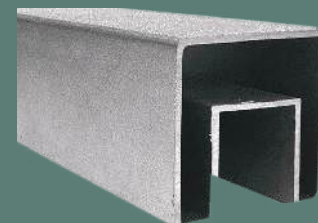

Wall Cap

AVRAC-WC-40X40
MM AL AN

₹223

180 Degree J

AVRAC-JO-40X40
MM-IN

₹112

Code	AVRAC-UTB 40X40-AL ₹1,258 Per Mtr.
Glass Thickness	10mm, 12mm, 13.52mm
Finishes	Black Powder Coated Silver Powder Coated

RAILING ACCESSORIES