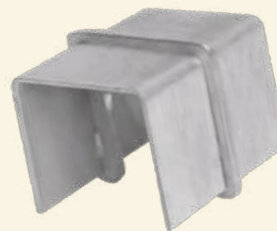

For 40mm x 40mm x 1.5mm thick Tube

AVRAC-JO-40 x 40

₹389