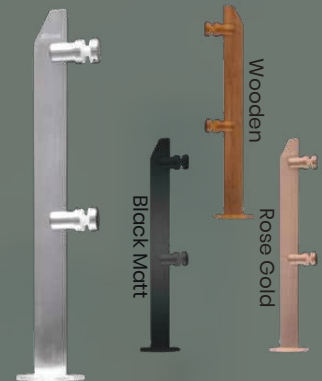

Size (in mm)	Thickness	MRP
150 (H) x 105 (W)	12mm - 13.52mm	₹3,244

SPIGOT ACCESSORIES

AVRSP-BP
85MMX85MMX2H
₹408

AVRSP-BP
55MMX60MMX1H
₹223

AVRSP-BP
Ø90MMX3H
₹375

AVRSP-BP
55MMX70MMX1H
₹261

Spigot Model	AZRSP-BP 85MMX85MMX2H	AZRSP-BP 55MMX60MMX1H	AZRSP-BP Ø90MMX3H	AZRSP-BP 55MMX70MMX1H
AVRSP-SC-SP 250X40MMSSS	✓	✓	✓	
AVRSP-SP 150X40MM SSS	✓	✓	✓	
AVRSP-SC3 250X50MM SSS				✓
AVRSP-D 150X40MM SSS		✓		
AVRSP-SC1 250X50MM SSS				✓
AVRSP-SP 100X40MM SSS	✓	✓	✓	
AVRSP 150x40MM SSS		✓		

Note: Coloured finishes are available on special order.

AVRSL-66-DGH

₹ 3,050

10mm thick flat
Glass Thickness : 8 - 13.52 mm

AVRSL-44-DGH SSS

₹2,968

Dimensions : 40mm X 10mm X 1.5 mm
Material : SS 304 Grade
Glass Thickness : 8 - 13.52 mm
Round base plate with 2 nos. holes

AVRSL-11-DGH

₹3,762

Dimensions : 40mm X 10mm
Material : SS 304 Grade
Glass Thickness : 8 - 13.52 mm
Round base plate with 2 nos. holes

AVRSL-44-DGH SSS

₹3,087

Dimensions : 38mm X 1.5 mm thick
Material : SS 304 Grade
Glass Thickness : 8 - 13.52 mm
Round base plate with 3 nos. holes