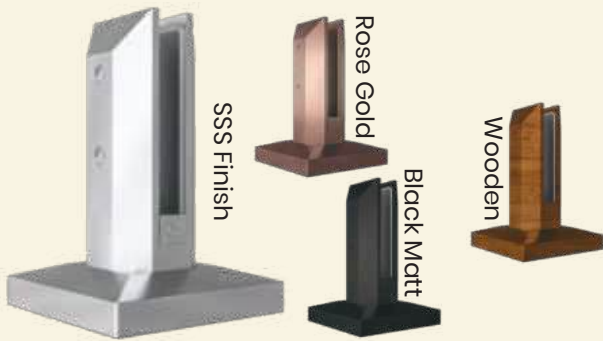

GLASS RAILING SYSTEMS (SPIGOT SYSTEMS)

AVRSP-C 152X50MM SSS

SS-304 Grade

Note: This product does not require Glass Hole

Size (in mm)	Thickness	MRP
152 (H) x 50 (W)	13.52 mm	₹5,339