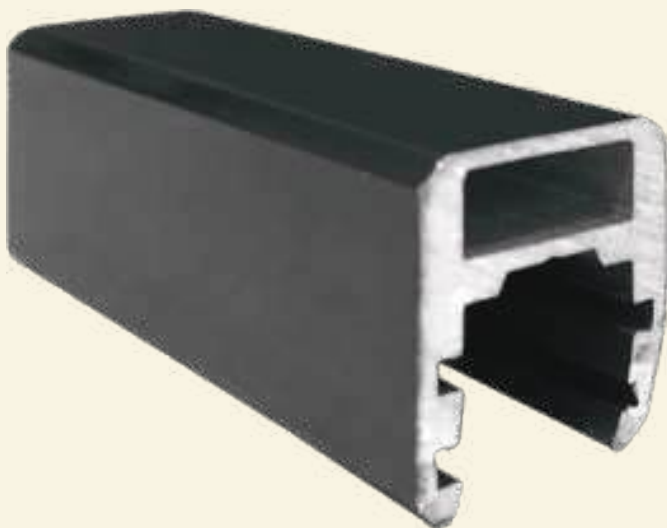

RAILING ACCESSORIES

Dia 42mm x 1.5mm thick
Standard Length : 3 mtr.
Material : SS 304 Grade
Finish : SSS

AVRAC-TB-42

₹1,657 Per Mtr.

For 12 - 13.52mm
thick Glass

AVRAC-GKT-11 STD

₹417 Per Mtr.

For 10mm
thick Glass

AVRAC-GKT-22 STD

₹417 Per Mtr.

90 Degree J

AVRAC-EB-40X40MM-IN

₹118

180 Degree J

AVRAC-JO-40X40MM-IN

₹112

Code	AVRAC-UC-25X25-AL ₹1,154 Per Mtr.
Glass Thickness	10mm, 12mm
Finishes	Black Powder Coated Silver Powder Coated