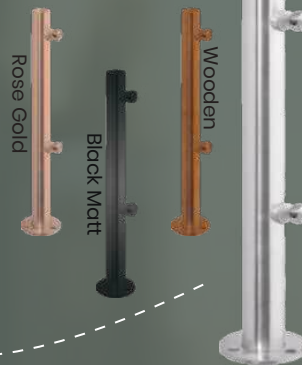

AVRSL-11-DGH

₹3,762

Dimensions : 40mm X 10mm
Material : SS 304 Grade
Glass Thickness : 8 - 13.52 mm
Round base plate with 2 nos. holes

AVRSL-44-DGH SSS

₹3,087

Dimensions : 38mm X 1.5 mm thick
Material : SS 304 Grade
Glass Thickness : 8 - 13.52 mm
Round base plate with 3 nos. holes

STANDARD BALUSTERS

Standard Baluster Glass Railing Systems are designed to provide strength, safety, and a modern aesthetic. These balusters securely support glass panels while maintaining an open and elegant look.